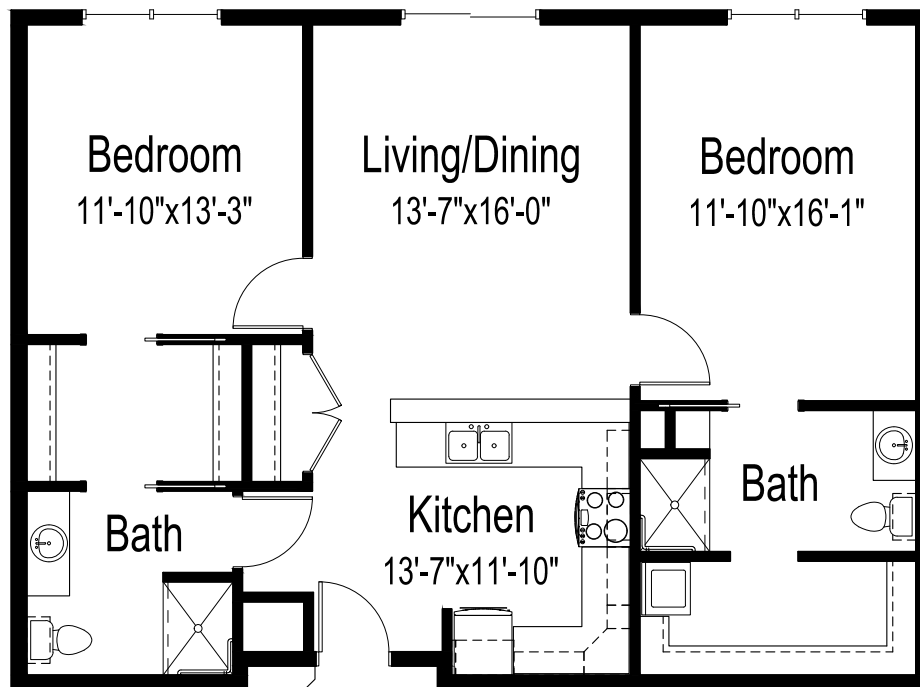

## Apartments – Type E

**Two bedrooms, two bathrooms**  
1,070 square feet  
*(Dimensions and square footage may vary)*

4825 Jericho Way • Rapid City, SD 57702 • (605) 343-1919 • [good-sam.com](http://good-sam.com)