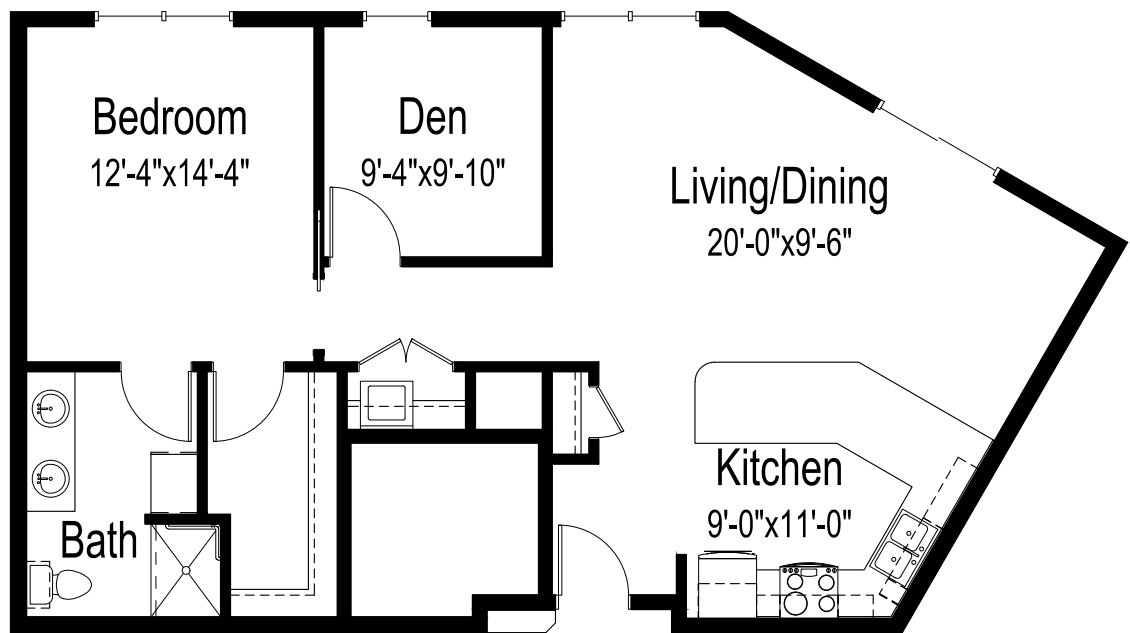

## *A*partments – Type A

**One bedroom, one bathroom**

730 square feet

*(Dimensions and square footage may vary)*

4825 Jericho Way • Rapid City, SD 57702 • (605) 343-1919 • [good-sam.com](http://good-sam.com)

## *A*partments – Type B

**One bedroom, one bathroom**

730 square feet

*(Dimensions and square footage may vary)*

4825 Jericho Way • Rapid City, SD 57702 • (605) 343-1919 • [good-sam.com](http://good-sam.com)

## *A*partments – Type C

**One bedroom, one bathroom, den**

960 square feet

*(Dimensions and square footage may vary)*

4825 Jericho Way • Rapid City, SD 57702 • (605) 343-1919 • [good-sam.com](http://good-sam.com)