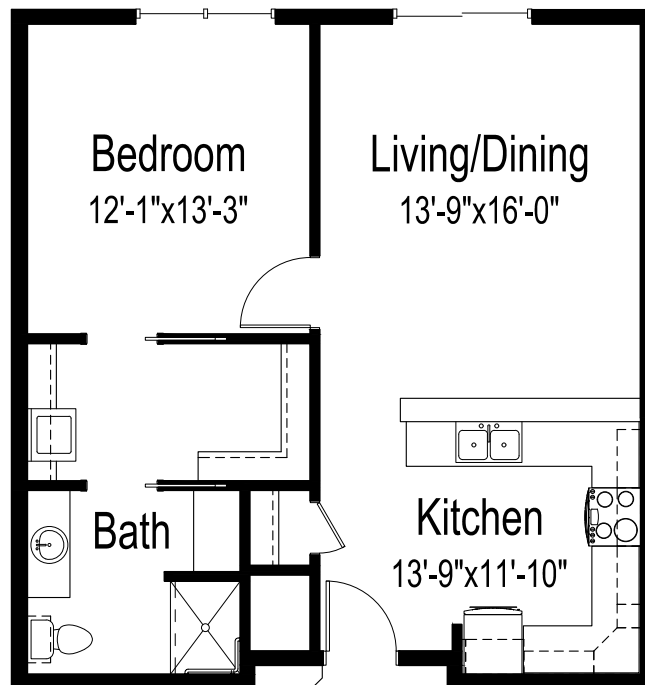

## *A*partments – Type A

**One bedroom, one bathroom**

730 square feet

*(Dimensions and square footage may vary)*

4825 Jericho Way • Rapid City, SD 57702 • (605) 343-1919 • [good-sam.com](http://good-sam.com)

## *A*partments – Type B

**One bedroom, one bathroom**

730 square feet

*(Dimensions and square footage may vary)*

4825 Jericho Way • Rapid City, SD 57702 • (605) 343-1919 • [good-sam.com](http://good-sam.com)

## *A*partments – Type C

**One bedroom, one bathroom, den**

960 square feet

*(Dimensions and square footage may vary)*

4825 Jericho Way • Rapid City, SD 57702 • (605) 343-1919 • [good-sam.com](http://good-sam.com)