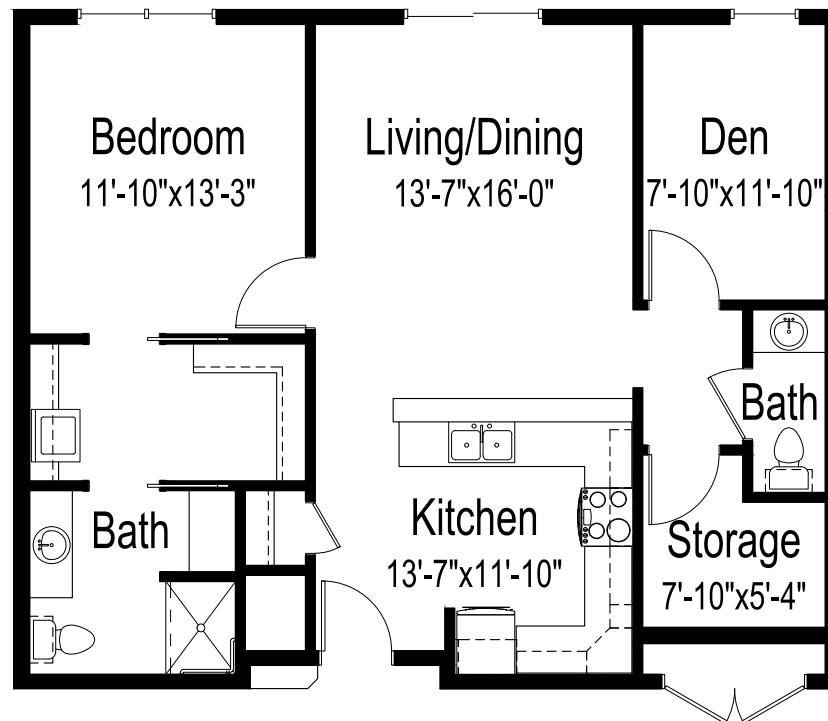

## *A*partments – Type B

**One bedroom, one bathroom**

730 square feet

*(Dimensions and square footage may vary)*

4825 Jericho Way • Rapid City, SD 57702 • (605) 343-1919 • [good-sam.com](http://good-sam.com)

## *A*partments – Type C

**One bedroom, one bathroom, den**

960 square feet

*(Dimensions and square footage may vary)*

4825 Jericho Way • Rapid City, SD 57702 • (605) 343-1919 • [good-sam.com](http://good-sam.com)

## Apartments – Type D

**One bedroom, one and one-half bathrooms, den**

935 square feet

*(Dimensions and square footage may vary)*

4825 Jericho Way • Rapid City, SD 57702 • (605) 343-1919 • [good-sam.com](http://good-sam.com)