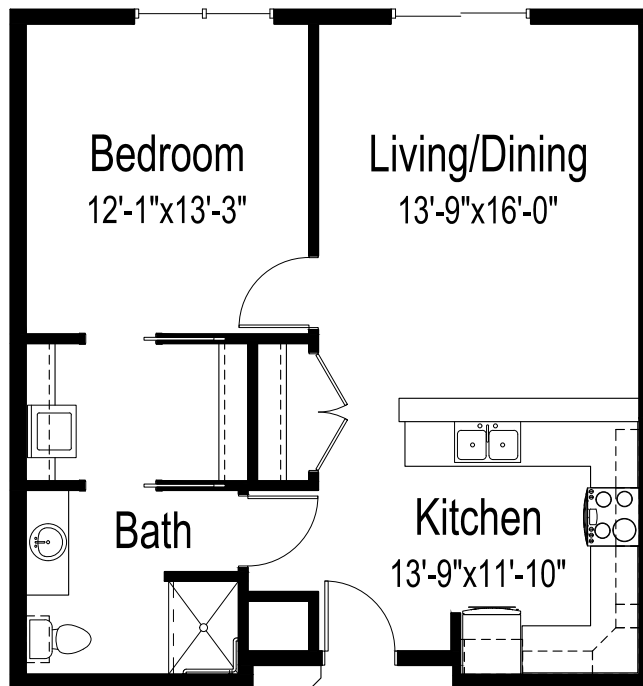

## *A*partments – Type A

**One bedroom, one bathroom**

730 square feet

*(Dimensions and square footage may vary)*

4825 Jericho Way • Rapid City, SD 57702 • (605) 343-1919 • [good-sam.com](http://good-sam.com)

## *A*partments – Type B

**One bedroom, one bathroom**

730 square feet

*(Dimensions and square footage may vary)*

4825 Jericho Way • Rapid City, SD 57702 • (605) 343-1919 • [good-sam.com](http://good-sam.com)

## *A*partments – Type C

**One bedroom, one bathroom, den**

960 square feet

*(Dimensions and square footage may vary)*

4825 Jericho Way • Rapid City, SD 57702 • (605) 343-1919 • [good-sam.com](http://good-sam.com)