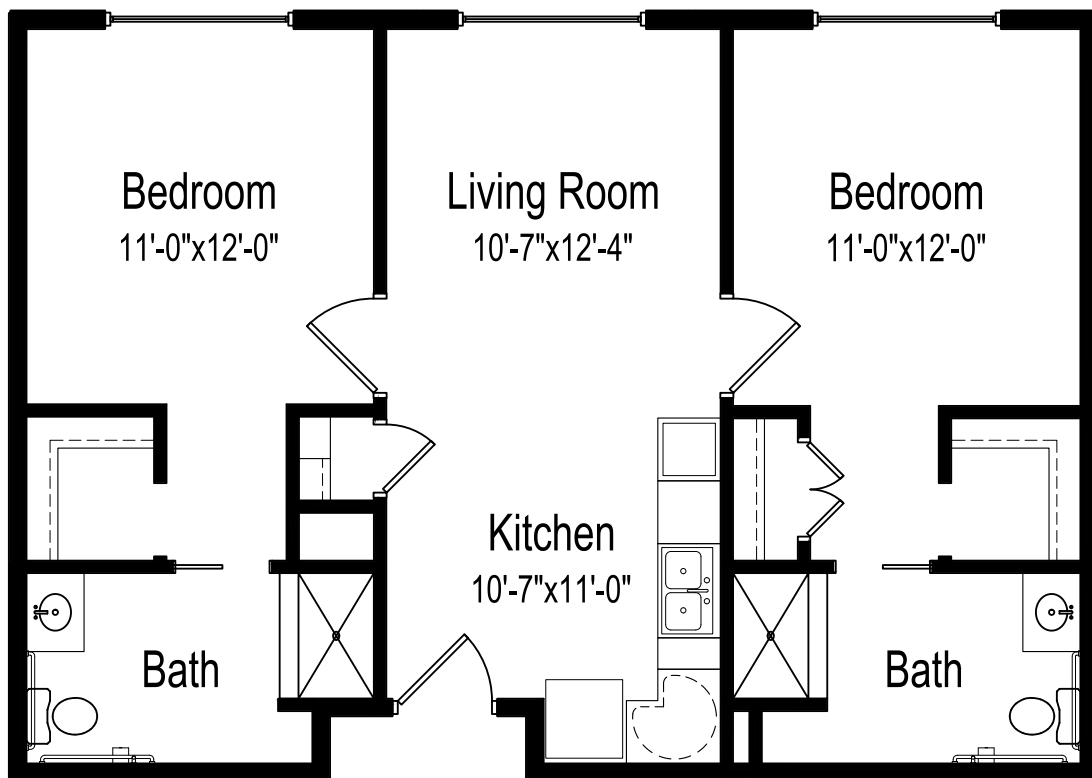

Apartments – Type 2

Two bedrooms, two bathrooms
780 square feet
(Dimensions and square footage may vary)

4825 Jericho Way • Rapid City, SD 57702 • (605) 343-1919 • good-sam.com

The Evangelical Lutheran Good Samaritan Society (the Society) and Owner comply with applicable Federal civil rights laws and does not discriminate against any person on the grounds of race, color, national origin, disability, familial status, religion, sex, age, sexual orientation, gender identity, gender expression, veteran status or other protected statuses except as permitted by applicable law, in admission to, participation in, or receipt of the services and benefits under any of its programs and activities, and in staff and employee assignments to individuals, whether carried out by the Society directly or through a contractor or any other entity with which the Society arranges to carry out its programs and activities. All faiths or beliefs are welcome. © 2017 The Evangelical Lutheran Good Samaritan Society. All rights reserved. ATENCIÓN: si habla español, tiene a su disposición servicios gratuitos de asistencia lingüística. Llame al 1-866-477-5343. LUS CEEV: Yog tias koj hais lus Hmoob, cov kev pab txog lus, muaj kev pab dawb rau koj. Hu rau 1-866-477-5343. 17-G1672