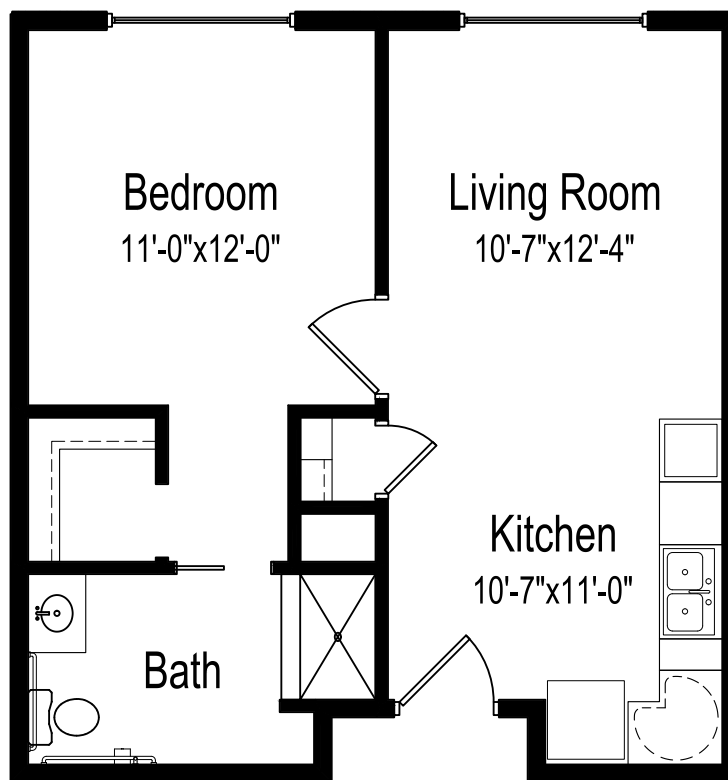

## *A*partments – Type 1

**One bedroom, one bathroom**

500 square feet

*(Dimensions and square footage may vary)*

4825 Jericho Way • Rapid City, SD 57702 • (605) 343-1919 • [good-sam.com](http://good-sam.com)