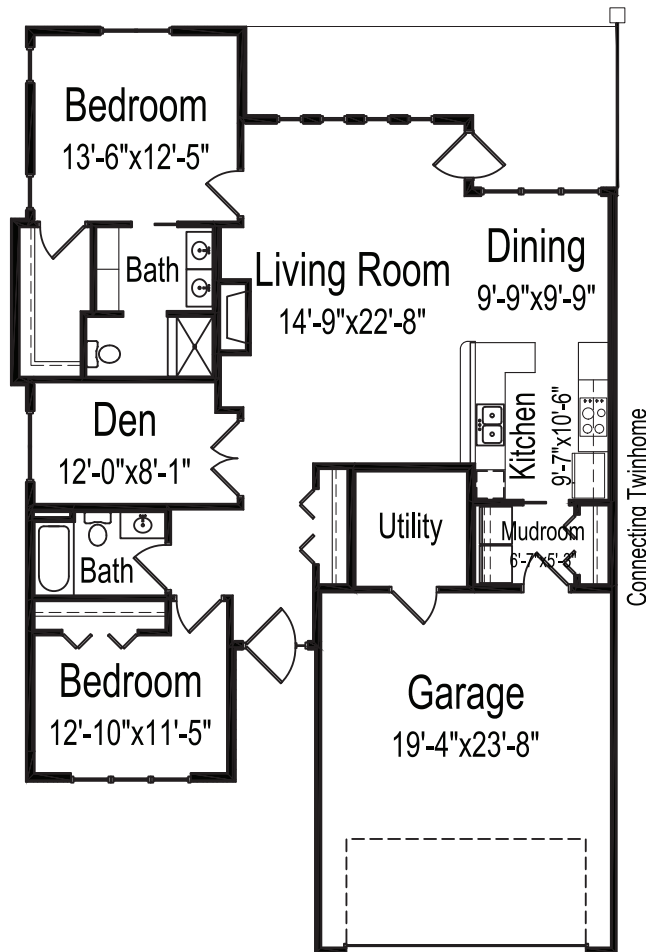

INDEPENDENT LIVING

Twin home - Canyons

Two bedrooms, two bathrooms, den

1,499 square feet

(Dimensions and square footage may vary)

4825 Jericho Way • Rapid City, SD 57702 • (605) 343-1919 • good-sam.com

The Evangelical Lutheran Good Samaritan Society (the Society) and Owner comply with applicable Federal civil rights laws and does not discriminate against any person on the grounds of race, color, national origin, disability, familial status, religion, sex, age, sexual orientation, gender identity, gender expression, veteran status or other protected statuses except as permitted by applicable law, in admission to, participation in, or receipt of the services and benefits under any of its programs and activities, and in staff and employee assignments to individuals, whether carried out by the Society directly or through a contractor or any other entity with which the Society arranges to carry out its programs and activities. All faiths or beliefs are welcome. © 2022 The Evangelical Lutheran Good Samaritan Society. All rights reserved. ATENCIÓN: si habla español, tiene a su disposición servicios gratuitos de asistencia lingüística. Llame al 1-866-477-5343. LUS CEEV: Yog tias koj hais lus Hmoob, cov kev pab txog lus, muaj kev pab dawb rau koj. Hu rau 1-866-477-5343. 17-G1672

INDEPENDENT LIVING

Twin home – Mountain Meadow

Two bedrooms, two bathrooms

1,495 square feet

(Dimensions and square footage may vary)

4825 Jericho Way • Rapid City, SD 57702 • (605) 343-1919 • good-sam.com

INDEPENDENT LIVING

Twin home – Pinnacle

Two bedrooms, two bathrooms with den

1,668 square feet

(Dimensions and square footage may vary)

4825 Jericho Way • Rapid City, SD 57702 • (605) 343-1919 • good-sam.com