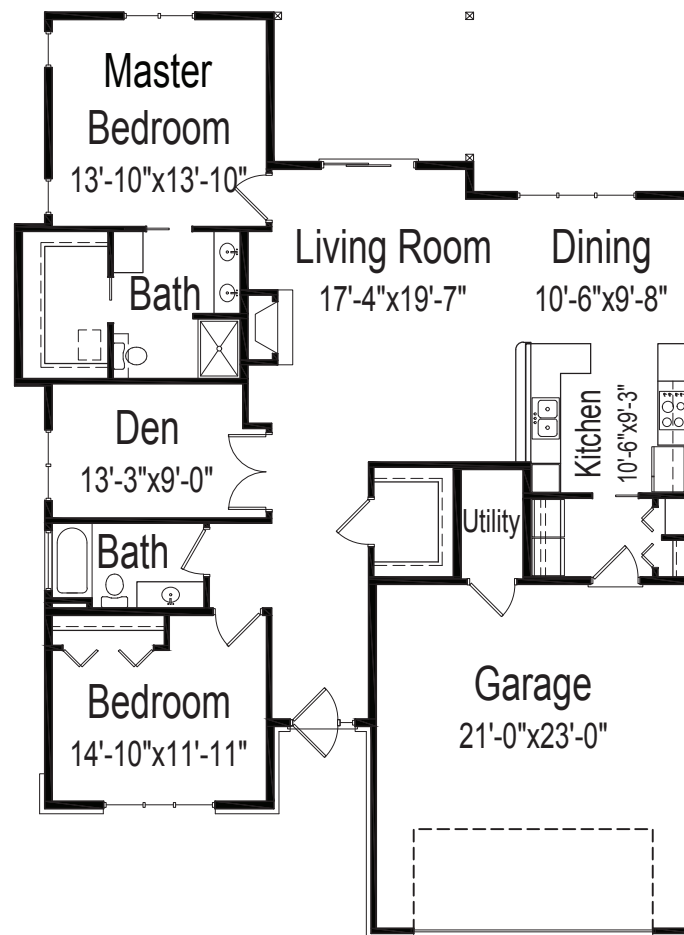

INDEPENDENT LIVING

Twin home - Canyons

Two bedrooms, two bathrooms, den

1,499 square feet

(Dimensions and square footage may vary)

4825 Jericho Way • Rapid City, SD 57702 • (605) 343-1919 • good-sam.com

The Evangelical Lutheran Good Samaritan Society (the Society) and Owner comply with applicable Federal civil rights laws and does not discriminate against any person on the grounds of race, color, national origin, disability, familial status, religion, sex, age, sexual orientation, gender identity, gender expression, veteran status or other protected statuses except as permitted by applicable law, in admission to, participation in, or receipt of the services and benefits under any of its programs and activities, and in staff and employee assignments to individuals, whether carried out by the Society directly or through a contractor or any other entity with which the Society arranges to carry out its programs and activities. All faiths or beliefs are welcome. © 2022 The Evangelical Lutheran Good Samaritan Society. All rights reserved. ATENCIÓN: si habla español, tiene a su disposición servicios gratuitos de asistencia lingüística. Llame al 1-866-477-5343. LUS CEEV: Yog tias koj hais lus Hmoob, cov kev pab txog lus, muaj kev pab dawb rau koj. Hu rau 1-866-477-5343. 17-G1672

INDEPENDENT LIVING

Twin home – Mountain Meadow

Two bedrooms, two bathrooms

1,495 square feet

(Dimensions and square footage may vary)

4825 Jericho Way • Rapid City, SD 57702 • (605) 343-1919 • good-sam.com

INDEPENDENT LIVING

Twin home – Pinnacle

Two bedrooms, two bathrooms with den

1,668 square feet

(Dimensions and square footage may vary)

4825 Jericho Way • Rapid City, SD 57702 • (605) 343-1919 • good-sam.com