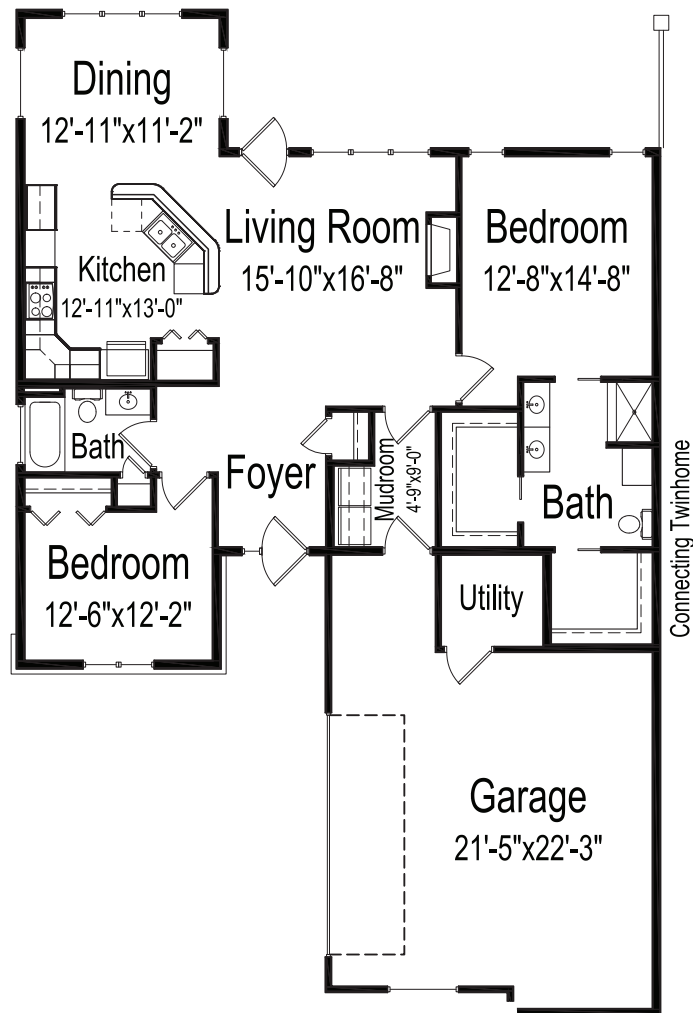

INDEPENDENT LIVING

Twin home - Canyons

Two bedrooms, two bathrooms, den

1,499 square feet

(Dimensions and square footage may vary)

4825 Jericho Way • Rapid City, SD 57702 • (605) 343-1919 • good-sam.com

The Evangelical Lutheran Good Samaritan Society (the Society) and Owner comply with applicable Federal civil rights laws and does not discriminate against any person on the grounds of race, color, national origin, disability, familial status, religion, sex, age, sexual orientation, gender identity, gender expression, veteran status or other protected statuses except as permitted by applicable law, in admission to, participation in, or receipt of the services and benefits under any of its programs and activities, and in staff and employee assignments to individuals, whether carried out by the Society directly or through a contractor or any other entity with which the Society arranges to carry out its programs and activities. All faiths or beliefs are welcome. © 2022 The Evangelical Lutheran Good Samaritan Society. All rights reserved. ATENCIÓN: si habla español, tiene a su disposición servicios gratuitos de asistencia lingüística. Llame al 1-866-477-5343. LUS CEEV: Yog tias koj hais lus Hmoob, cov kev pab txog lus, muaj kev pab dawb rau koj. Hu rau 1-866-477-5343. 17-G1672

INDEPENDENT LIVING

Twin home – Mountain Meadow

Two bedrooms, two bathrooms

1,495 square feet

(Dimensions and square footage may vary)

4825 Jericho Way • Rapid City, SD 57702 • (605) 343-1919 • good-sam.com

INDEPENDENT LIVING

Twin home – Pinnacle

Two bedrooms, two bathrooms with den

1,668 square feet

(Dimensions and square footage may vary)

4825 Jericho Way • Rapid City, SD 57702 • (605) 343-1919 • good-sam.com