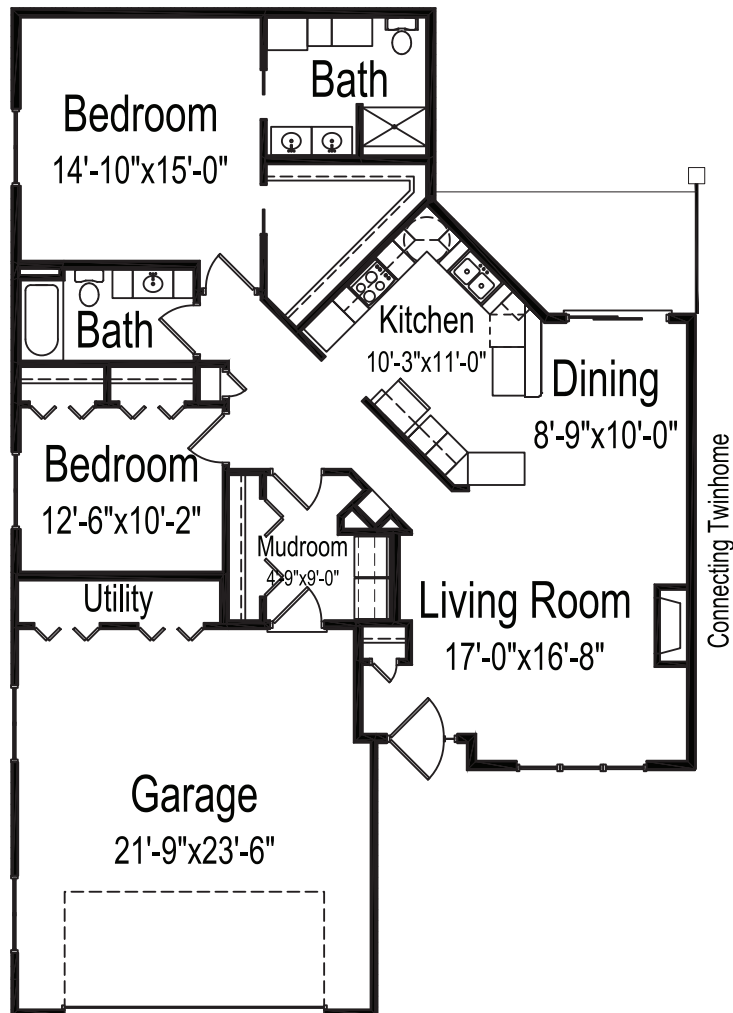

INDEPENDENT LIVING

Twin home – Mountain Meadow

Two bedrooms, two bathrooms

1,495 square feet

(Dimensions and square footage may vary)

4825 Jericho Way • Rapid City, SD 57702 • (605) 343-1919 • good-sam.com

INDEPENDENT LIVING

Twin home – Pinnacle

Two bedrooms, two bathrooms with den

1,668 square feet

(Dimensions and square footage may vary)

4825 Jericho Way • Rapid City, SD 57702 • (605) 343-1919 • good-sam.com

INDEPENDENT LIVING

Twin home - Summit

Two bedrooms, two bathrooms

1,498 square feet

(Dimensions and square footage may vary)

4825 Jericho Way • Rapid City, SD 57702 • (605) 343-1919 • good-sam.com

The Evangelical Lutheran Good Samaritan Society (the Society) and Owner comply with applicable Federal civil rights laws and does not discriminate against any person on the grounds of race, color, national origin, disability, familial status, religion, sex, age, sexual orientation, gender identity, gender expression, veteran status or other protected statuses except as permitted by applicable law, in admission to, participation in, or receipt of the services and benefits under any of its programs and activities, and in staff and employee assignments to individuals, whether carried out by the Society directly or through a contractor or any other entity with which the Society arranges to carry out its programs and activities. All faiths or beliefs are welcome. © 2022 The Evangelical Lutheran Good Samaritan Society. All rights reserved. ATENCIÓN: si habla español, tiene a su disposición servicios gratuitos de asistencia lingüística. Llame al 1-866-477-5343. LUS CEEV: Yog tias koj hais lus Hmoob, cov kev pab txog lus, muaj kev pab dawb rau koj. Hu rau 1-866-477-5343. 17-G1672