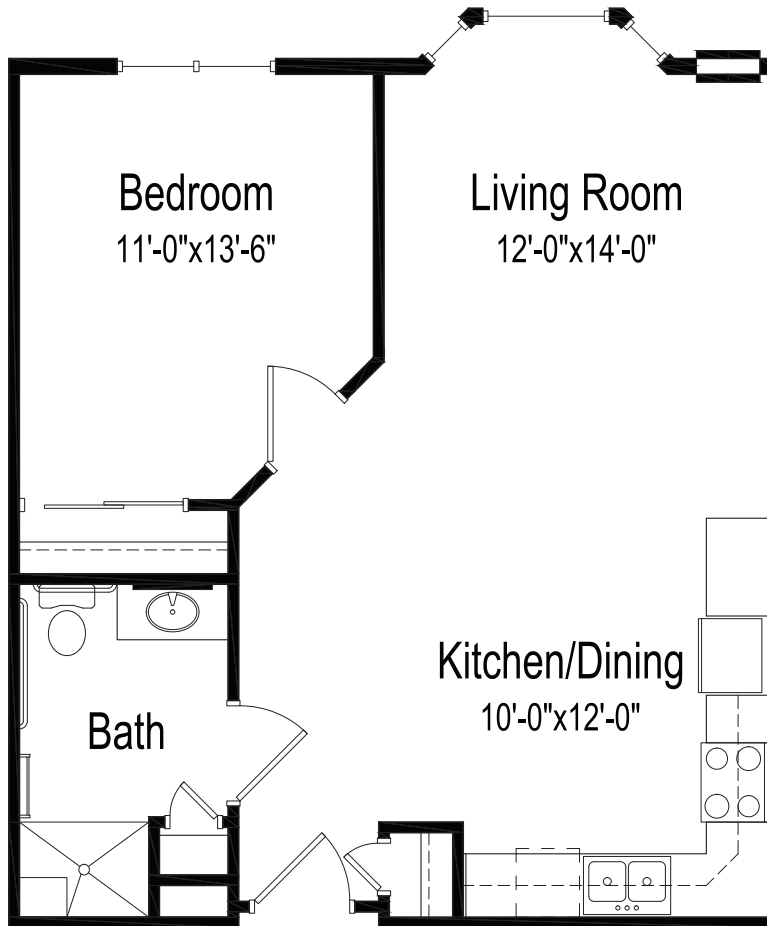

The Lodge

APARTMENT FLOOR PLAN

One bedroom, one bathroom

658 square feet

(Dimensions and square footage may vary)

Good Samaritan Society - Echo Ridge

☎ (605) 718-1800

📍 821 Fox Run Dr • Rapid City, SD 57701