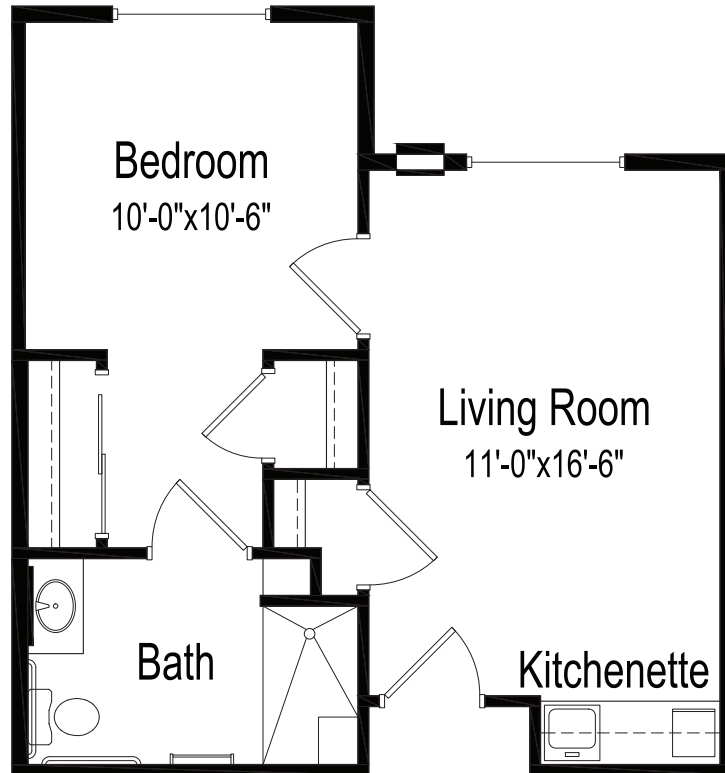

The Manor

APARTMENT FLOOR PLAN

One bedroom, one bathroom

485 square feet

(Dimensions and square footage may vary)

Good Samaritan Society - Echo Ridge

☎ (605) 718-1800

📍 821 Fox Run Dr • Rapid City, SD 57701