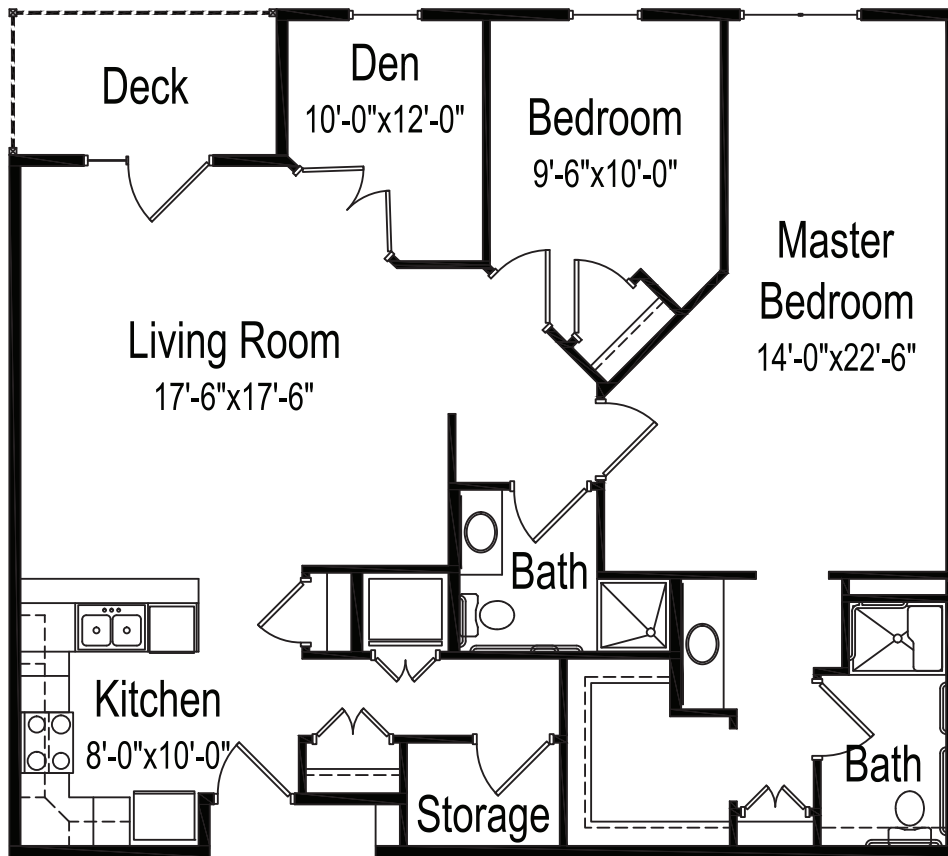

## Floor plans

## Floor plan

### Pikes Peak

Two bedrooms, two full baths  
and deck or patio (first floor)  
1,020 square feet

*(Dimensions and square footage may vary)*

1720 60th Ave • Greeley, CO 80634 • (970) 353-7773 • [good-sam.com](http://good-sam.com)