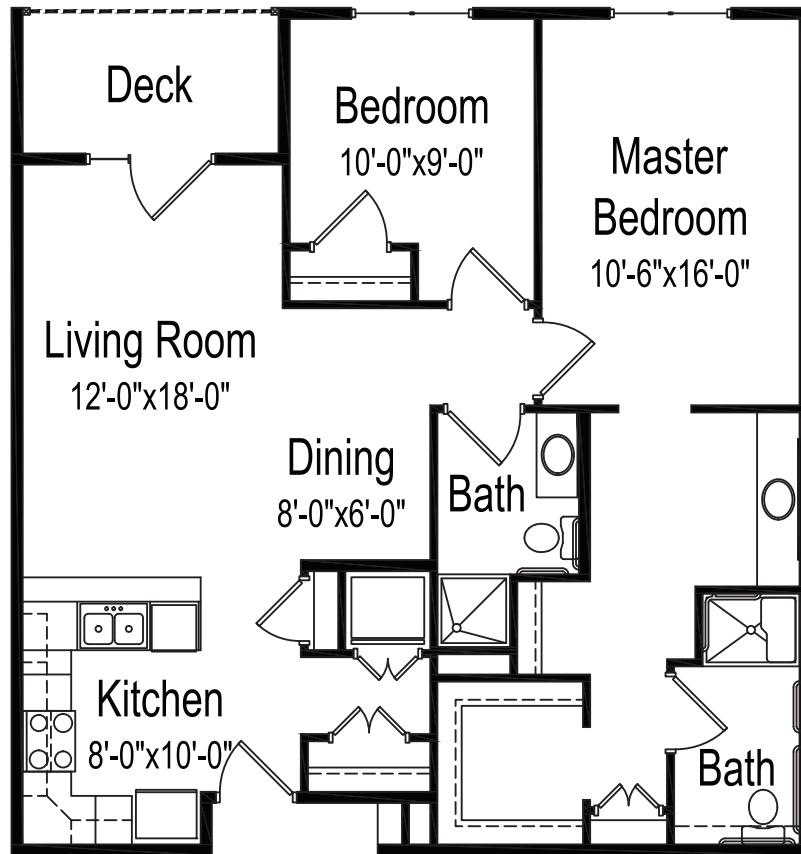

## Floor plans

### Mt. Evans

Two bedrooms, two full baths and deck  
1,020 square feet

## Floor plan