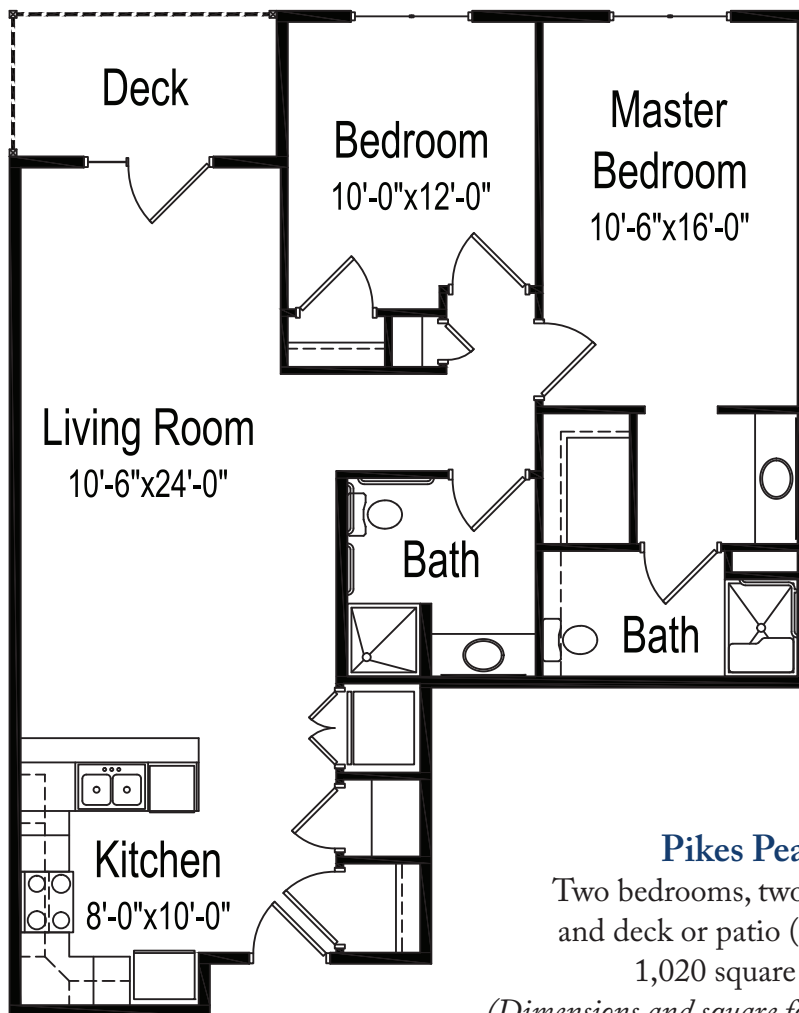

## Floor plans

## Floor plan

### Pikes Peak

Two bedrooms, two full baths  
and deck or patio (first floor)  
1,020 square feet

*(Dimensions and square footage may vary)*

1720 60th Ave • Greeley, CO 80634 • (970) 353-7773 • [good-sam.com](http://good-sam.com)