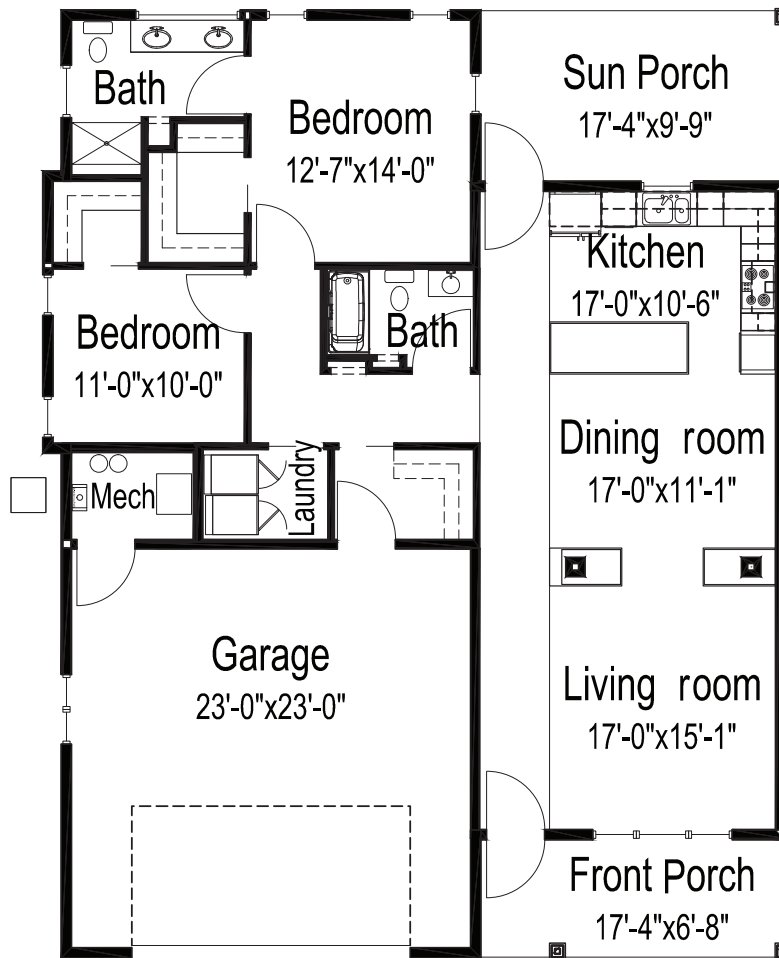

# SENIOR LIVING

## Floor plan

### Fairway

Two bedrooms, two bathrooms

1,422 square feet

*(Dimensions and square footage may vary)*

301 Lorrain Dr • Bismarck, ND 58503 • (701) 255-1084 • [good-sam.com](http://good-sam.com)

The Evangelical Lutheran Good Samaritan Society (the Society) and Owner comply with applicable Federal civil rights laws and does not discriminate against any person on the grounds of race, color, national origin, disability, familial status, religion, sex, age, sexual orientation, gender identity, gender expression, veteran status or other protected statuses except as permitted by applicable law, in admission to, participation in, or receipt of the services and benefits under any of its programs and activities, and in staff and employee assignments to individuals, whether carried out by the Society directly or through a contractor or any other entity with which the Society arranges to carry out its programs and activities. All faiths or beliefs are welcome. © 2024 The Evangelical Lutheran Good Samaritan Society. All rights reserved. ATENCION: si habla español, tiene a su disposición servicios gratuitos de asistencia lingüística. Llame al 1-866-477-5343. LUS CEEV: Yog tias koj hais lus Hmoob, cov kev pab txog lus, muaj kev pab dawb rau koj. Hu rau 1-866-477-5343.