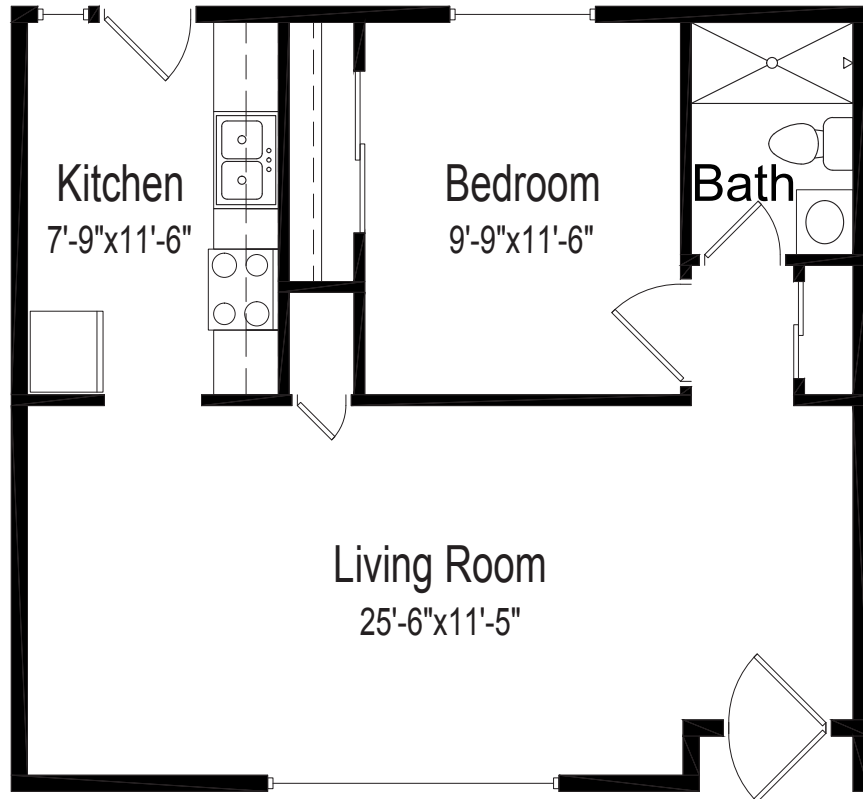

Independent living

FLOOR PLAN

One bedroom, one bathroom

600 square feet

(Dimensions and square footage may vary)

Good Samaritan Society - Cottages

☎ (402) 395-2020

📍 1225 S 6th St • Albion, NE 68620

🌐 good-sam.com

Independent living

FLOOR PLAN

Two bedrooms, one bathroom

760 square feet

(Dimensions and square footage may vary)

Good Samaritan Society - Cottages

(402) 395-2020