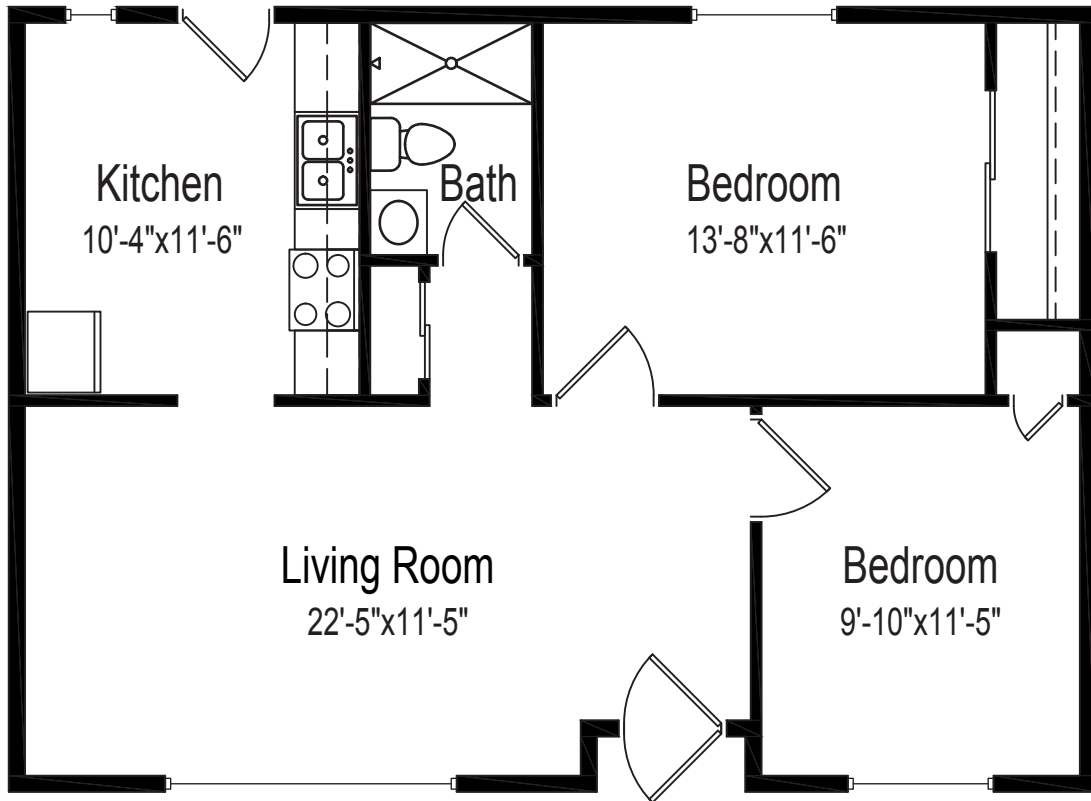

Independent living

FLOOR PLAN

One bedroom, one bathroom

600 square feet

(Dimensions and square footage may vary)

Good Samaritan Society - Cottages

☎ (402) 395-2020

📍 1225 S 6th St • Albion, NE 68620

🌐 good-sam.com

Independent living

FLOOR PLAN

Two bedrooms, one bathroom

760 square feet

(Dimensions and square footage may vary)

Good Samaritan Society - Cottages

(402) 395-2020